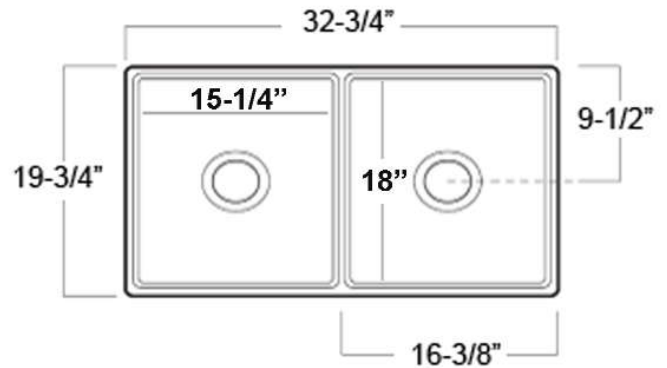

**33" LETTIE DOUBLE
BOWL FARMER SINK**

Cat. No
FSDB1504

Features:

- ▶ Constructed of fine fireclay for beauty and durability
- ▶ Fireclay provides a smooth, waveless surface
- ▶ Non-porous surface resists heat, stains and cracking
- ▶ Sink is finished on three sides
- ▶ Features 2 bowls of the same size
- ▶ 1" Rim
- ▶ Sloped low-divide between bowls
- ▶ Trim band along top of apron front
- ▶ Drain sold separately

Colors

WH White
BQ Bisque

W: 32-3/4"
D: 19-3/4"
H: 10"

***Please do NOT cut hole without
template or actual product.**

Interior Bowl Dimensions:

Basin Interior: 15-1/4" W x 18" D
Basin Depth: 9-1/8"

Dimensions of fixture are nominal and may vary within the range of tolerances established by ANSI Standard A112.19.2. Dimensions and specifications subject to change without notice.